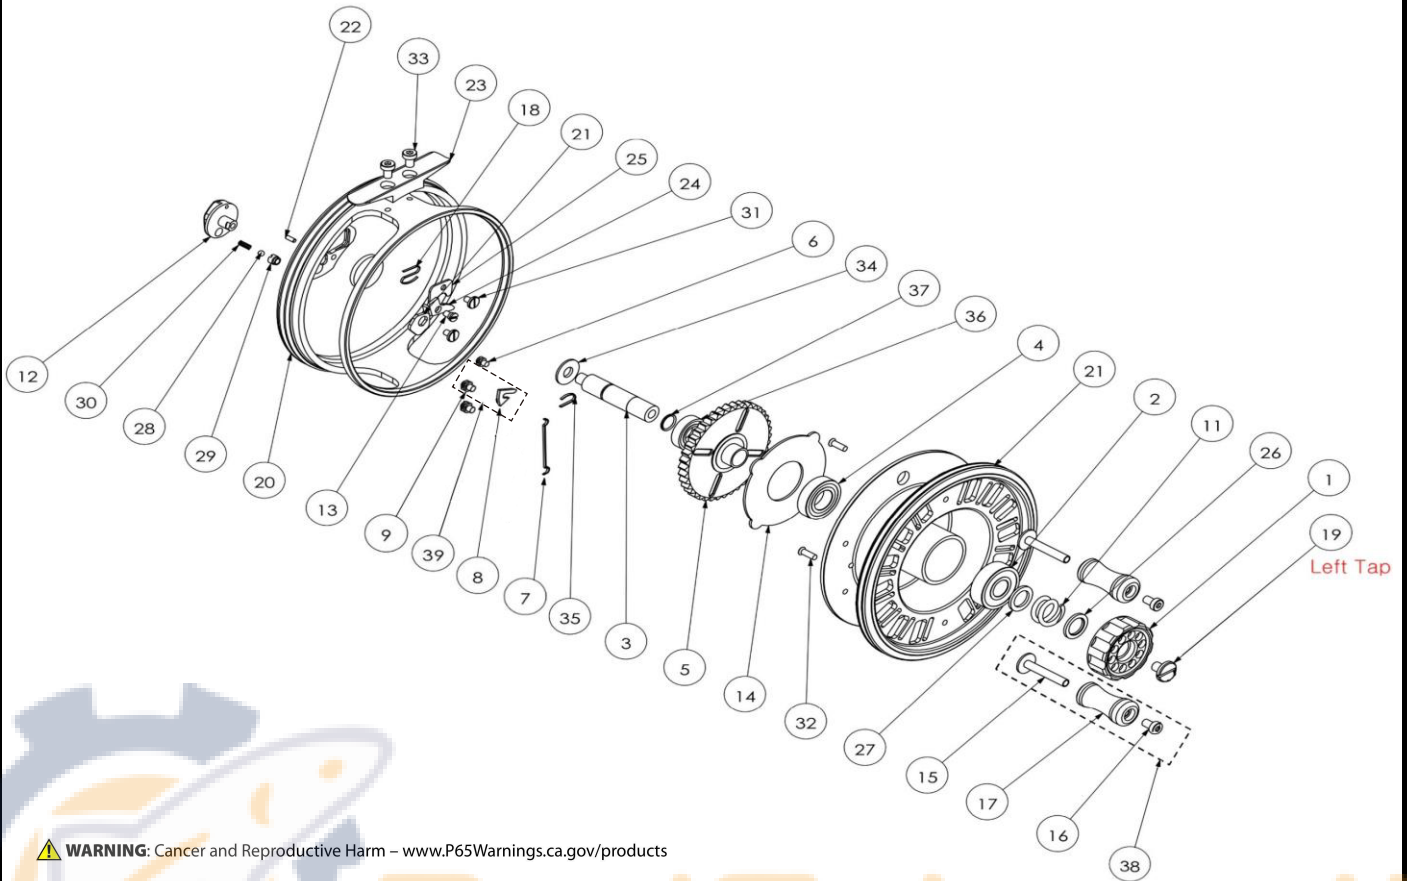

PARTS LIST FOR ABU DIPLOMAT

⚠ WARNING: Cancer and Reproductive Harm – www.P65Warnings.ca.gov/products

#	PART DESCRIPTION	QTY	PART NO.
1	Drag	1	1449768
2	Ball Bearing	1	1449739
3	Shaft	1	1449744
4	Ball Bearing	1	1449740
5	Latch	1	1449767
6	Spring Screw	2	1449747
7	Click Spring	1	1449753
8	Tongue	1	1512168
9	Click Screw	1	1512169
10	Click Knob Cam	1	1449756
11	Main Spring	1	1449754
12	Cam Knob	1	1449755
13	Latch Click Screw	1	1449748
14	Disk Plate	1	1449769
15	Handle Knob Shaft	2	1512170
16	Handle Knob Screw	2	1512171
17	Handle Knob	2	1512172
18	S Spring	1	1449752
19	Drag Knob Screw	1	1367305
20	Housing	1	1449742

#	PART DESCRIPTION	QTY	PART NO.
21	Spool	1	1449741
22	Cam Knob Pin	1	1449765
23	Reel Foot	1	1449743
24	Latch Click	1	1449772
25	Spring Cover Plate	1	1449771
26	T Washer	1	1449758
27	T Washer	1	1449760
28	Cam Knob Ball	1	1449766
29	Cam Knob Click Nut	1	1449750
30	Cam Knob Click Spring	1	1449751
31	Click Stud Screw	2	1449745
32	Handle Screw	2	1329236
33	Reel Foot Screw	2	1449749
34	Spindle Washer	1	1449757
35	Cam Knob Push Spring	1	1474314
36	Ball Bearing	1	1449738
37	Shaft O-Ring	1	1474315
38	Spare Part Kit Handle Knob	1	1512173
39	Spare Part Kit Clicker	1	1512174

Reel Part Numbers: 1430449

27 02

Drawing Version: 34-13380-01

Drawn: 06-Dec-2018